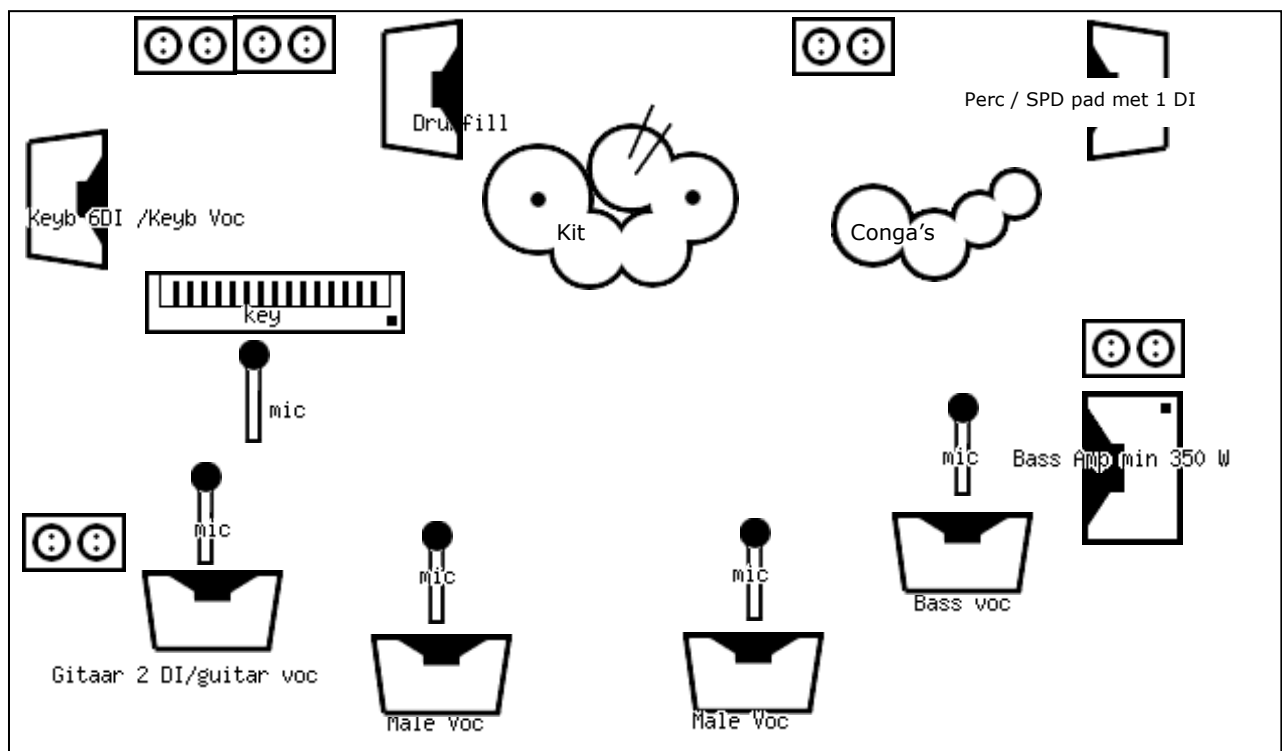

Contact
Anil Panday +31 (0)6 54 65 43 46
E-mail: arpanday@yahoo.com
Website: www.lafiesta.nu

STAGEPLAN:

Let op er dient een volledige backline aanwezig te zijn:

- Compleet drumstel minimaal 5 delig met hihatt stand en minimaal 3 bekkenstands (ex snare , hihatt en bekkens)
- Basversterker/speakers (SWR, Eden, Aguilar, Hartke, Ampeg) minimaal 350 watt, minimaal speaker 4x 10 inch
- Eventueel gitaarversterker minimaal 150 Watt (Fender, Mesa Boogie of soortgelijk)
- Verder **7 APARTE groepen monitormix** met floormonitors (EAW, EV of soortgelijk)

Line-up		Mongroup	Settings monitormix
Robbert Houtkamp	Drums	1	BG Voc Bass,Keyb, Guitar, BG voc, Lead voc, Bassdrum
Eric Brigitha	Percussion	2	Vocal Lead, Keyb, BG Voc, other Lead Voc
Anil Panday	Bass/ BG Voc	3	Vocal Lead, Keyb, BG Voc, other Lead Voc, Bassdrum
Vijay Moelchand	Keyboards/ BG Voc	4	Vocal Lead, Keyb, BG Voc, other Lead Voc, Bassdrum
Jerry Tel	Guitar/ BG Voc	5	Voc Guitar, Guitars, Keyb, other Lead Voc,other BG Voc,Bassdrum
Nando Chirino	Lead vocals	6	Perc, SPD Pad , Keyb, Guitar, All Lead Voc, All BG Voc
Ed Rust	Lead singer	7	Keyb , Keyb Voc, All BG Voc,All Lead voc

PRIKLIJST		
Ch	Instrument	Specs
1	KICK DRUM	BETA 91/B 52
2	SNARE	SHURE SM 57
3	HIT HAT	CONDENSATOR
4	HI TOM	SENH 604
5	MID TOM	SENH 604
6	FLOOR TOM	SENH 604
7	OVERHEAD LEFT	CONDENSATOR
8	OVERHEAD RIGHT	CONDENSATOR
9	TAMBORA LEFT	SHURE SM 57
10	TAMBORA RIGHT	SHURE SM 57
11	CONGA HI	SHURE SM 57
12	CONGA LOW	SHURE SM 57
13	SPD	DI
14	BASS GUITAR	DI
15	GUITAR LEFT	DI
16	GUITAR RIGHT	DI
17	PIANO LEFT	DI
18	PIANO RIGHT	DI
19	KEYBOARD LEFT	DI
20	KEYBOARD RIGHT	DI
21	GUIRO	SHURE SM 58
22	VOX KEYBOARD OWN	KMS 105
23	VOX GUITAR	SHURE SM 58
24	VOX BASS GUITAR	SHURE BETA 87
25	LEAD VOX 1	HANDZ
26	LEAD VOX 2	HANDZ
27	<i>spare</i>	
28	<i>spare</i>	
29	FX REVERB	
30	FX 1 REVERB	
31	FX 2 DELAY	
32	FX 2 DELAY	